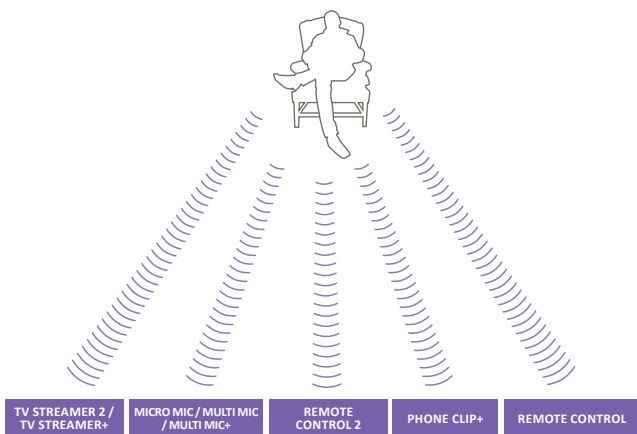

Introduction

Danalogic GN's wireless accessories stream sound directly to your hearing devices.

Our wireless platform is robust, stable and direct. Our range of accessories, combined with the technology in the Analogic GN portfolio, create a hearing system that addresses many of the problems experienced by hearing device wearers.

Our 2.4GHz accessories can be added at anytime without the need for software programming.